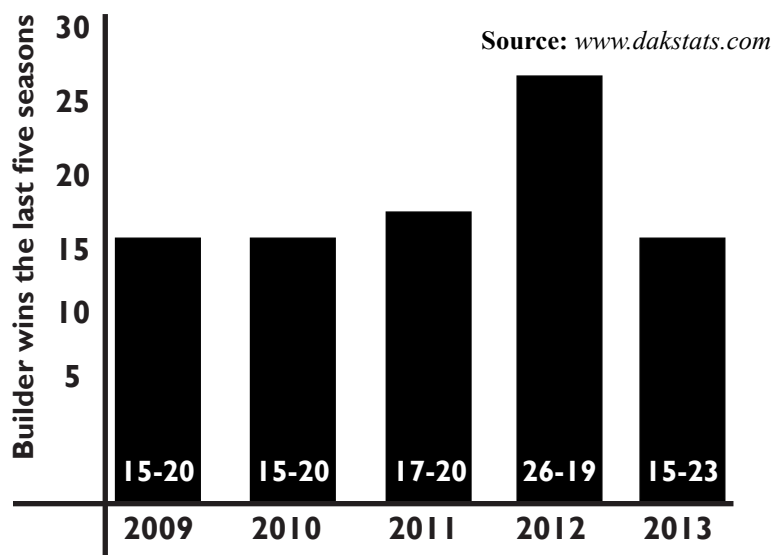

Quick Facts

- •88 wins over the past five seasons.
- •39 of those (88) wins have come at home.
- Longest losing streak for past four seasons was one game.
- The Lady Builders finished sixth in the KCAC in 2013.
- Every team in the KCAC ended the 2013 season with a loss.
- Finished in the top half of the conference standings, three times in last five seasons.